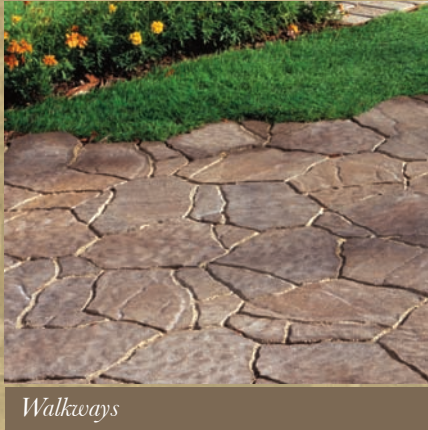

Arbel Stone

Collection

DIMENSIONS:

3 1/8" x 10 5/8" x 1 1/2"

Dimensions may vary. Please check with your local Belgard representative for exact product specifications.

LAYING PATTERN:

Irregular interlocking system leaves a more natural footprint

Please see your local representative for color samples available in your area.

ARBEL STONE COLLECTION

Arbel® masterfully captures the elegant appearance of natural stone. Available in a range of earthen color blends, it features an irregular base shape, with the expansive range of unique textures and patterns that mimic natural flagstone. All of these elements combine beautifully for a soft, natural appearance that will please your eyes and impress your guests for many years to come.

THE BELGARD GUARANTEE

BELGARD IS PROUD TO INFORM YOU that all of its interlocking concrete pavers meet or exceed the requirements of ASTM C 936. Belgard guarantees its products against manufacturing defects for as long as you own your home. It is recommended that a Belgard Authorized Contractor who guarantees their workmanship for 5 years install all the hardscape products. If the homeowner installs Belgard products utilizing Belgard installation guidelines, the product guarantee shall be for a period of 5 years from the date of the purchase. Color matching cannot be guaranteed and replacement labor is not included.